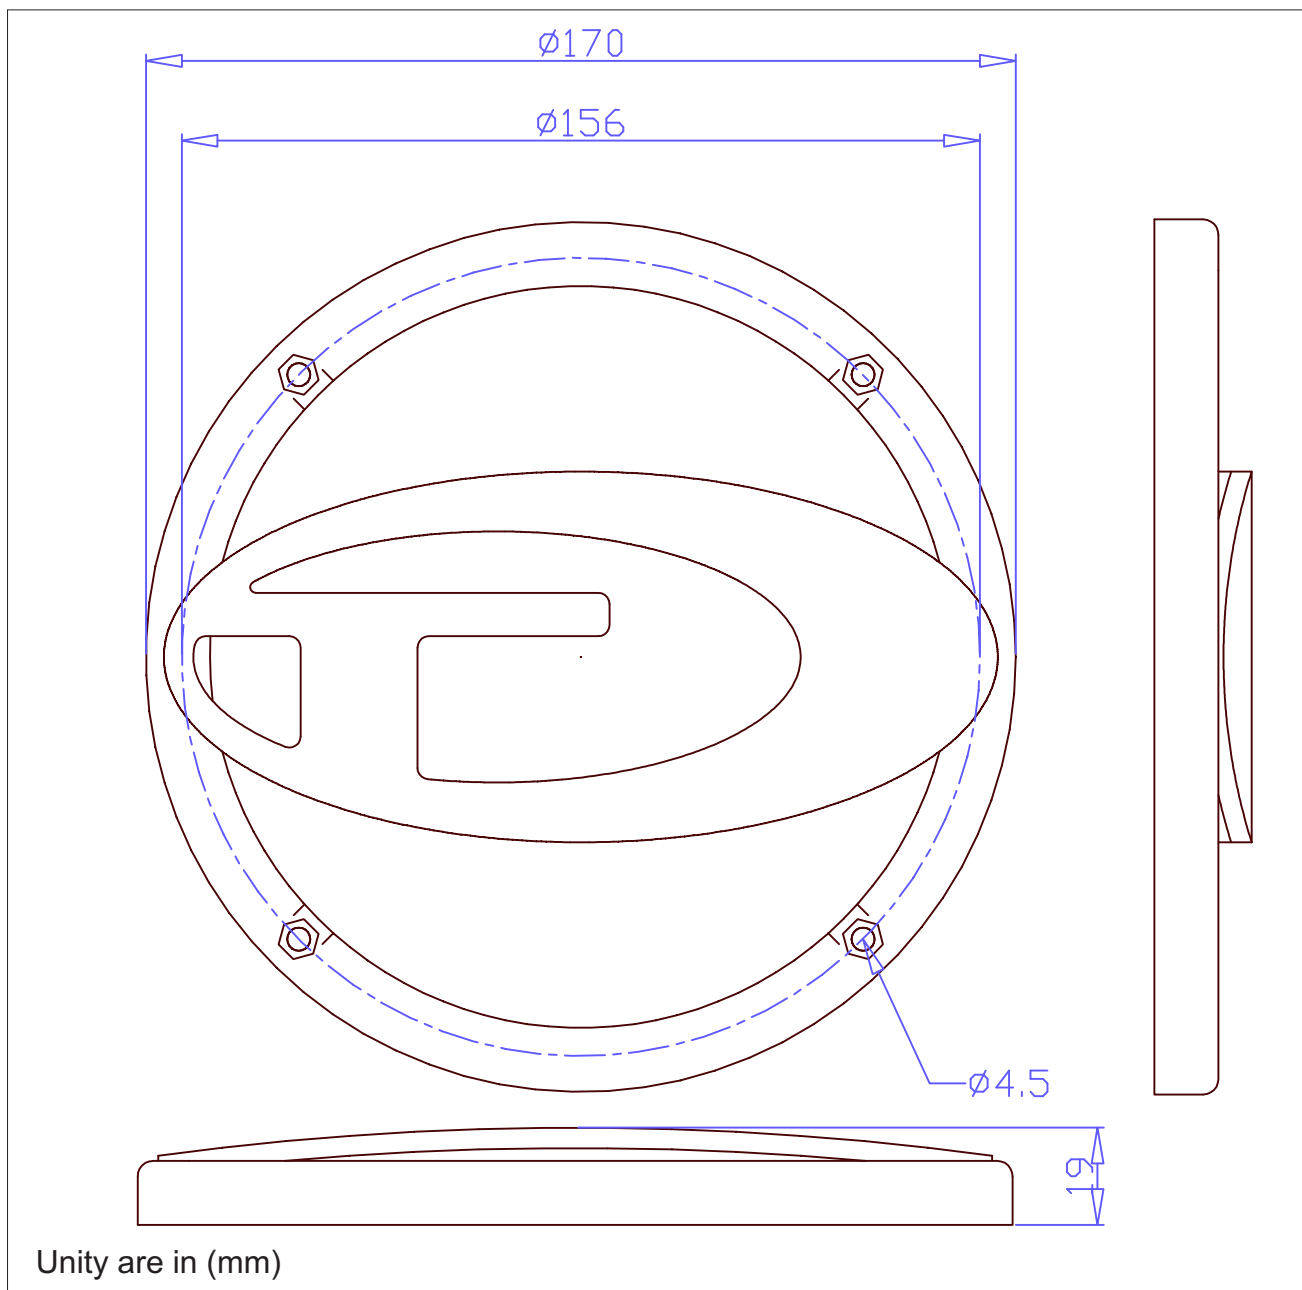

### SPECIFICATION

Grille - Steel/ Painted Black

Gasket - Polypropilene Injected